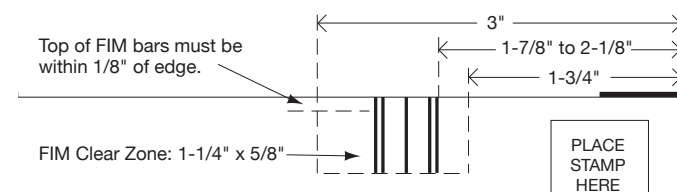

**Envelopes & Enclosure Dimensions**

	ENVELOPE SIZE	SINGLE CARD	NARROWFOLD CARD	BROADFOLD CARD	FRENCHFOLD SHEET
<b>4 Bar</b>	3.625 x 5.125	3.5 x 4.875	3.5 x 9.75	4.875 x 7	7 x 9.75
<b>5 Bar</b>	4.125 x 5.5	4 x 5.25	4 x 10.5	5.25 x 8	8 x 10.5
<b>A2</b>	4.375 x 5.75	4.25 x 5.5	4.25 x 11	5.5 x 8.5	8.5 x 11
<b>5.5 Bar</b>	4.375 x 5.75	4.25 x 5.5	4.25 x 11	5.5 x 8.5	8.5 x 11
<b>A6</b>	4.75 x 6.5	4 5/8 x 6.25	4.5 x 12.5	6.25 x 9	9 x 12.5
<b>6 Bar</b>	4.75 x 6.5	4 5/8 x 6.25	4.5 x 12.5	6.25 x 9	9 x 12.5
<b>A7</b>	5.25 x 7.25	5.125 x 7	5 x 14	7 x 10	10 x 14
<b>7 Bar</b>	5.25 x 7.25	5.125 x 7	5 x 14	7 x 10	10 x 14
<b>A8</b>	5.5 x 8.125	5.375 x 7.875	5.25 x 15.5	7.75 x 10.5	10.5 x 15.5
<b>A9</b>	5.75 x 8.75	5.625 x 8.625	5.5 x 17.5	8.5 x 11	11 x 17.5
<b>A10</b>	6 x 9.5	5.875 x 9.25	5.75 x 18.5	9.25 x 11.5	11.5 x 18.5

CENTIMETERS

OFFICE EXPRESS

# SUPPLIES • FURNITURE & INTERIORS • DESIGN • PRINTING/PROMO

1280 E. Big Beaver Road • Troy, Michigan 48083 • 877.795.2600 toll free • 877.792.8110 fax • [www.oexusa.com](http://www.oexusa.com)

(Bottom Edge of Envelope)