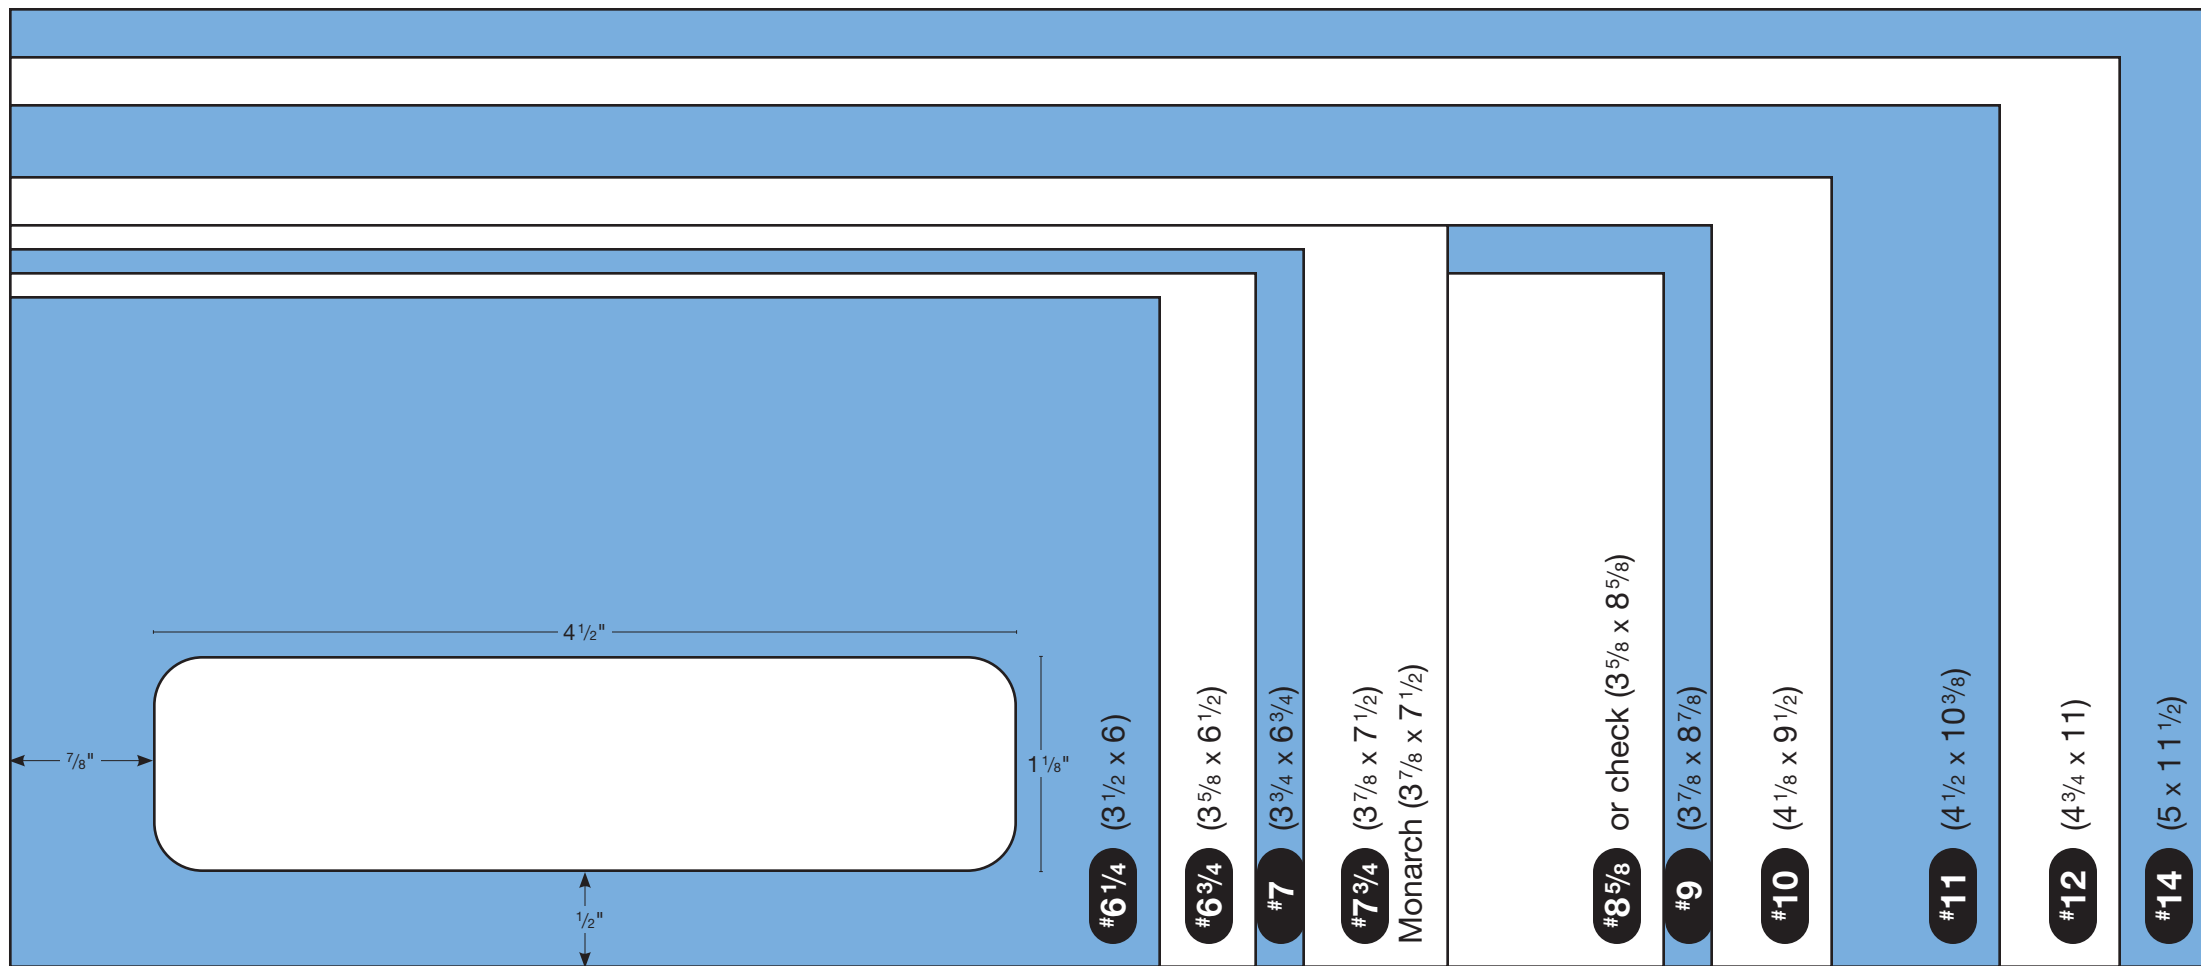

SUPPLIES • FURNITURE & INTERIORS • DESIGN • PRINTING/PROMO

1280 E. Big Beaver Road • Troy, Michigan 48083 • 877.795.2600 toll free • 877.792.8110 fax • www.oexusa.com

(Bottom Edge of Envelope)