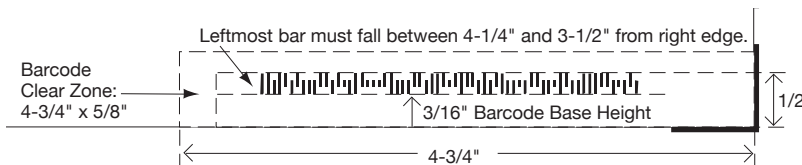

**Envelopes & Enclosure Dimensions**

	ENVELOPE SIZE	SINGLE CARD	NARROWFOLD CARD	BROADFOLD CARD	FRENCHFOLD SHEET
<b>4 Bar</b>	3.625 x 5.125	3.5 x 4.875	3.5 x 9.75	4.875 x 7	7 x 9.75
<b>5 Bar</b>	4.125 x 5.5	4 x 5.25	4 x 10.5	5.25 x 8	8 x 10.5
<b>A2</b>	4.375 x 5.75	4.25 x 5.5	4.25 x 11	5.5 x 8.5	8.5 x 11
<b>5.5 Bar</b>	4.375 x 5.75	4.25 x 5.5	4.25 x 11	5.5 x 8.5	8.5 x 11
<b>A6</b>	4.75 x 6.5	4 5/8 x 6.25	4.5 x 12.5	6.25 x 9	9 x 12.5
<b>6 Bar</b>	4.75 x 6.5	4 5/8 x 6.25	4.5 x 12.5	6.25 x 9	9 x 12.5
<b>A7</b>	5.25 x 7.25	5.125 x 7	5 x 14	7 x 10	10 x 14
<b>7 Bar</b>	5.25 x 7.25	5.125 x 7	5 x 14	7 x 10	10 x 14
<b>A8</b>	5.5 x 8.125	5.375 x 7.875	5.25 x 15.5	7.75 x 10.5	10.5 x 15.5
<b>A9</b>	5.75 x 8.75	5.625 x 8.625	5.5 x 17.5	8.5 x 11	11 x 17.5
<b>A10</b>	6 x 9.5	5.875 x 9.25	5.75 x 18.5	9.25 x 11.5	11.5 x 18.5

# SUPPLIES • FURNITURE & INTERIORS • DESIGN • PRINTING/PROMO

1280 E. Big Beaver Road • Troy, Michigan 48083 • 877.795.2600 toll free • 877.792.8110 fax • [www.oexusa.com](http://www.oexusa.com)

(Bottom Edge of Envelope)