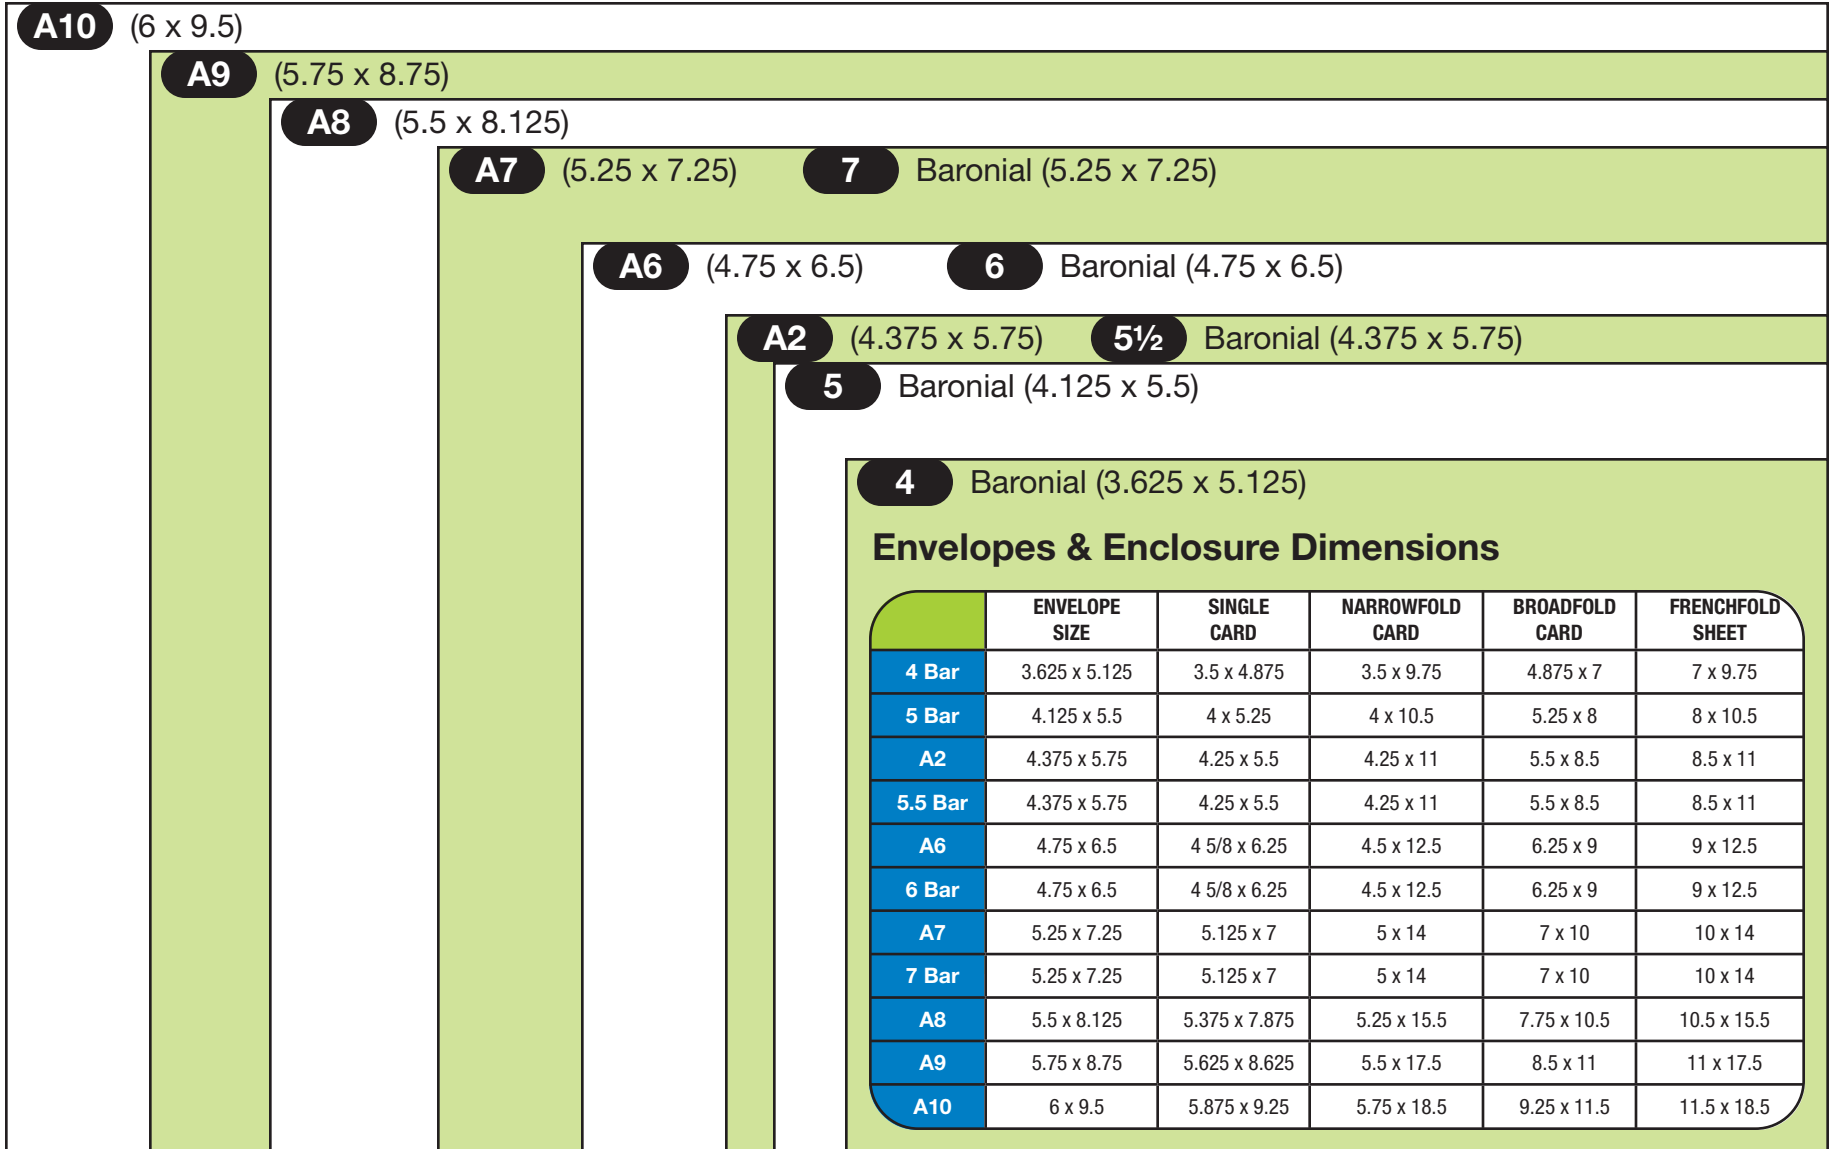

OFFICE EXPRESS

**SUPPLIES • FURNITURE & INTERIORS • DESIGN • PRINTING/PROMO**

1280 E. Big Beaver Road • Troy, Michigan 48083 • 877.795.2600 toll free • 877.792.8110 fax • [www.oexusa.com](http://www.oexusa.com)

**Envelopes & Enclosure Dimensions**

	ENVELOPE SIZE	SINGLE CARD	NARROWFOLD CARD	BROADFOLD CARD	FRENCHFOLD SHEET
<b>4 Bar</b>	3.625 x 5.125	3.5 x 4.875	3.5 x 9.75	4.875 x 7	7 x 9.75
<b>5 Bar</b>	4.125 x 5.5	4 x 5.25	4 x 10.5	5.25 x 8	8 x 10.5
<b>A2</b>	4.375 x 5.75	4.25 x 5.5	4.25 x 11	5.5 x 8.5	8.5 x 11
<b>5.5 Bar</b>	4.375 x 5.75	4.25 x 5.5	4.25 x 11	5.5 x 8.5	8.5 x 11
<b>A6</b>	4.75 x 6.5	4 5/8 x 6.25	4.5 x 12.5	6.25 x 9	9 x 12.5
<b>6 Bar</b>	4.75 x 6.5	4 5/8 x 6.25	4.5 x 12.5	6.25 x 9	9 x 12.5
<b>A7</b>	5.25 x 7.25	5.125 x 7	5 x 14	7 x 10	10 x 14
<b>7 Bar</b>	5.25 x 7.25	5.125 x 7	5 x 14	7 x 10	10 x 14
<b>A8</b>	5.5 x 8.125	5.375 x 7.875	5.25 x 15.5	7.75 x 10.5	10.5 x 15.5
<b>A9</b>	5.75 x 8.75	5.625 x 8.625	5.5 x 17.5	8.5 x 11	11 x 17.5
<b>A10</b>	6 x 9.5	5.875 x 9.25	5.75 x 18.5	9.25 x 11.5	11.5 x 18.5

CENTIMETERS

OFFICE EXPRESS